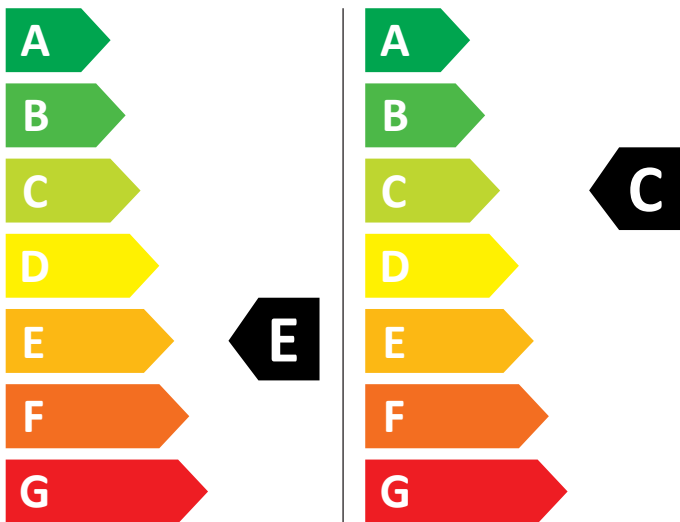

ENERG

Bosch

WNA13402PL

313 kWh / 100

63 kWh / 100

5,0 kg

8,0 kg

70 L